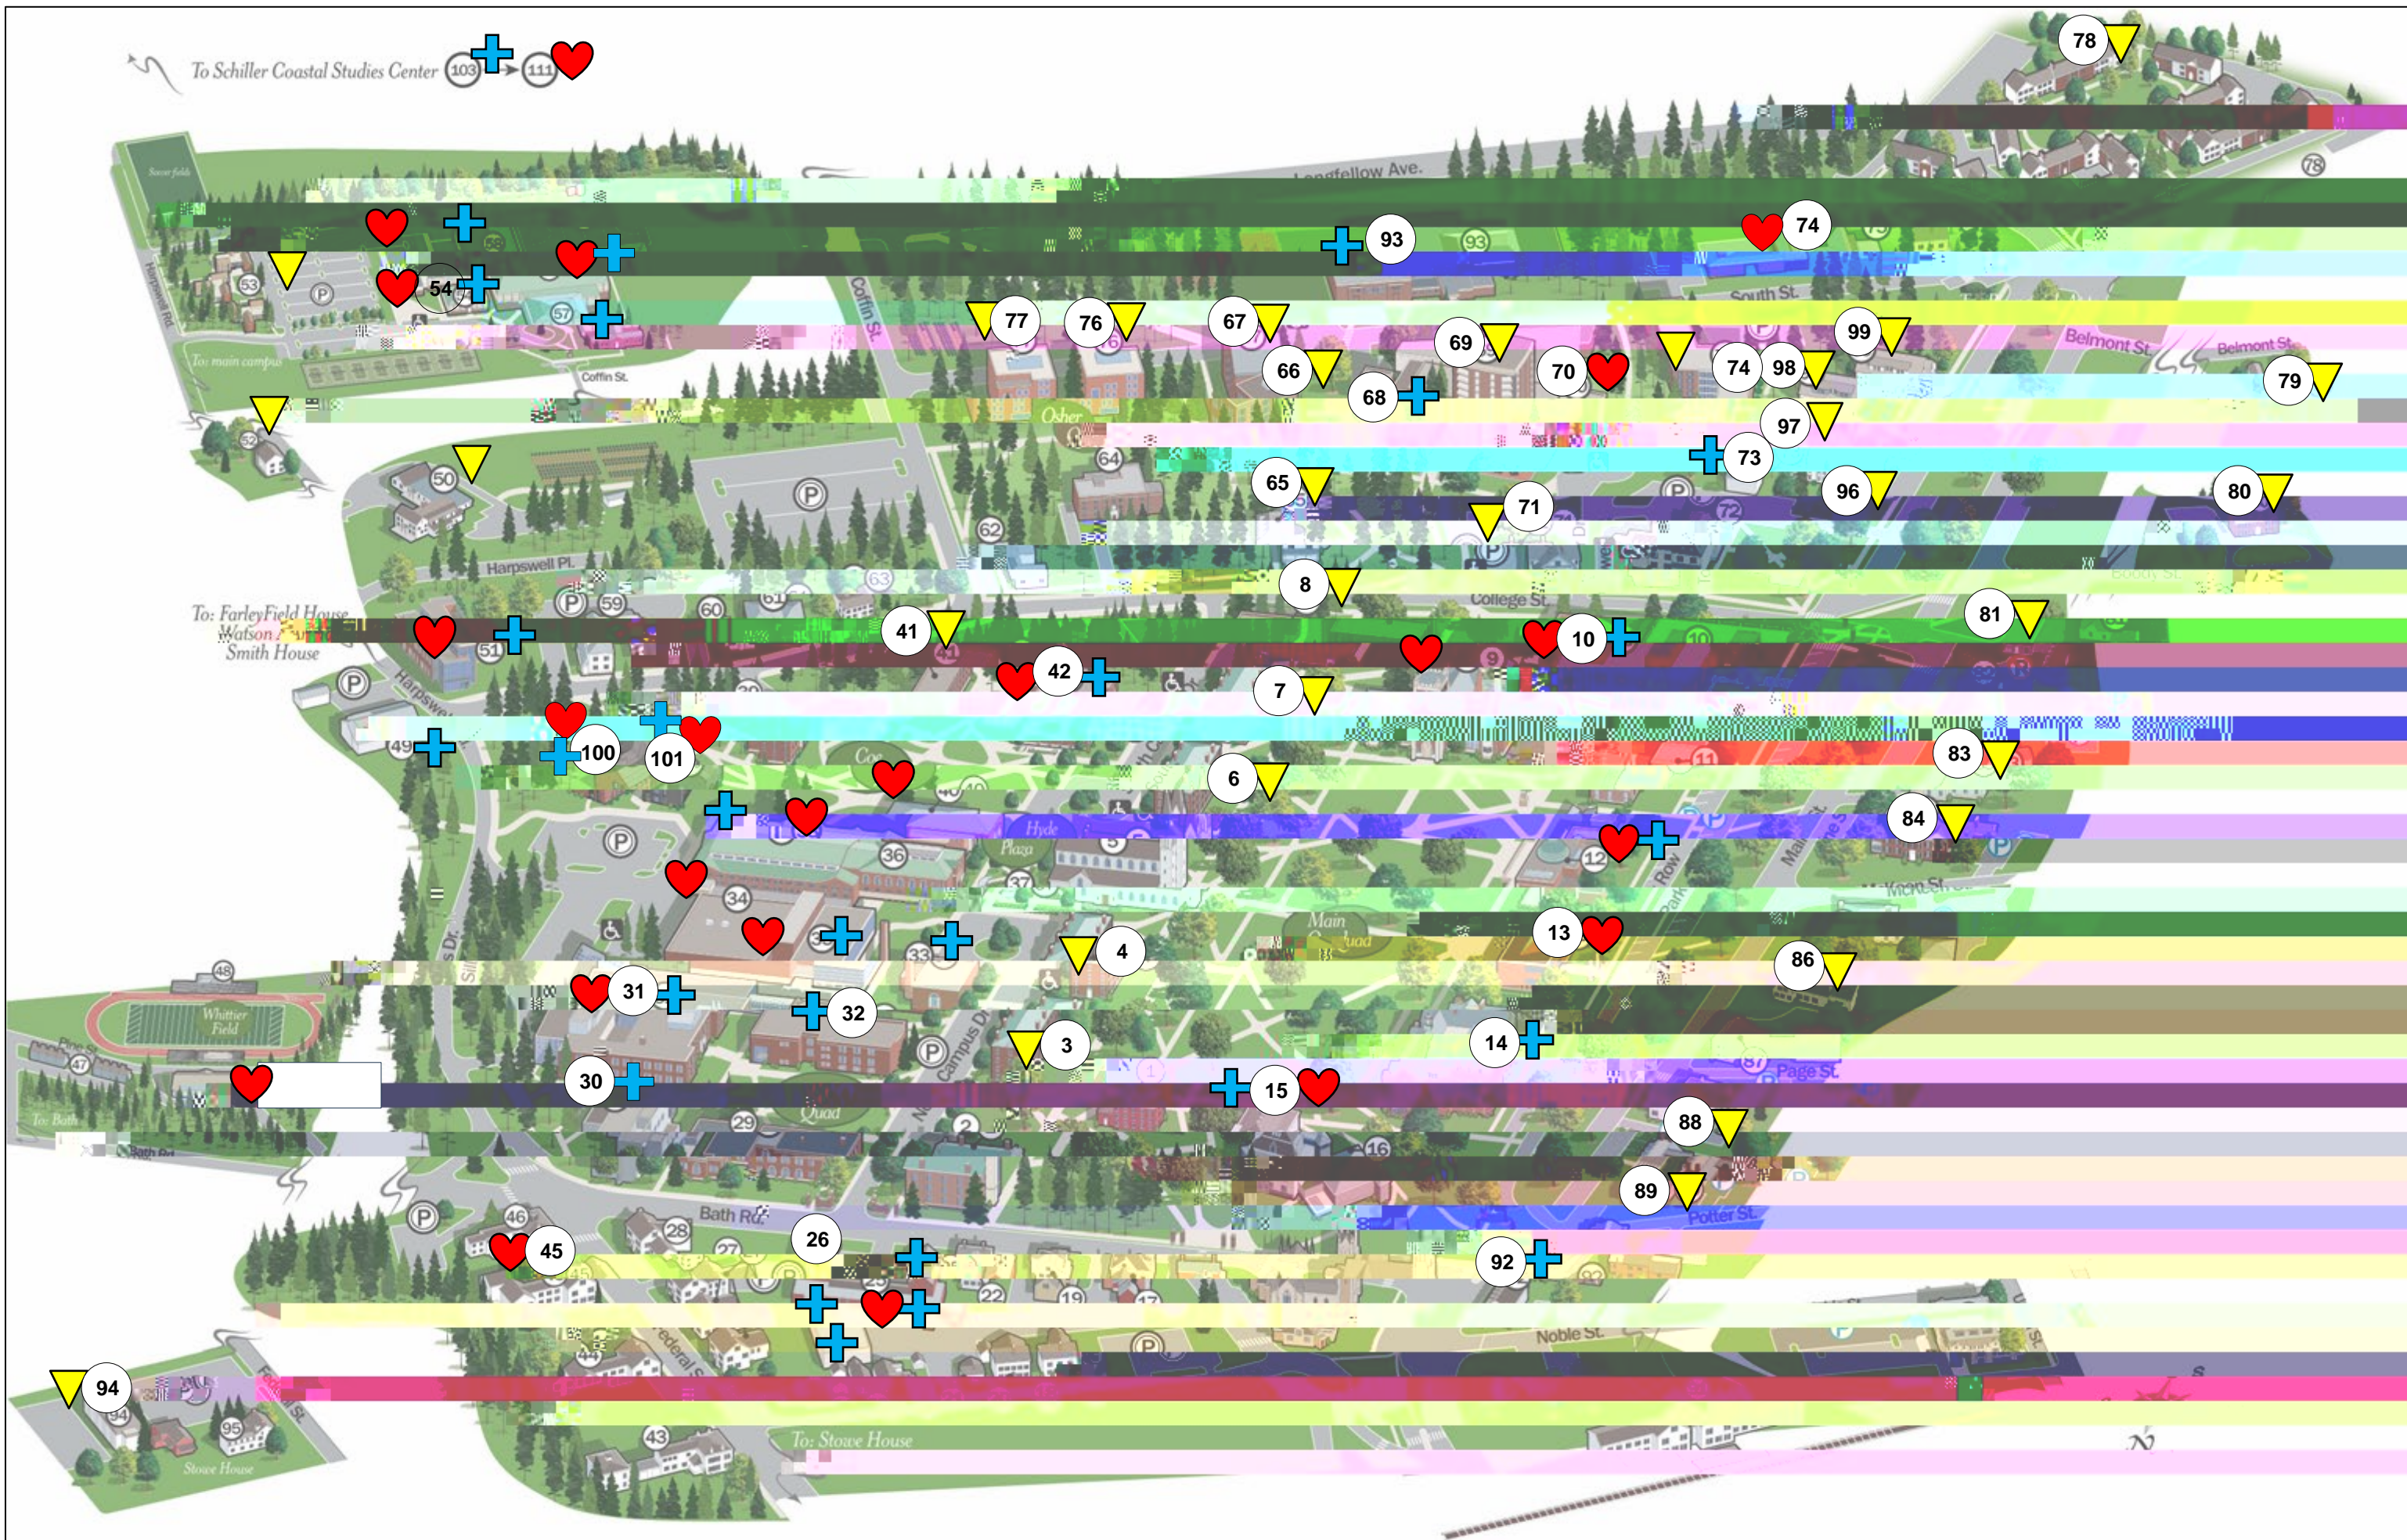

♥ AED + FIRST AID ▼ NARCAN MAP

MAP#	BUILDING	KIT OR UNIT	LOCATION
12	Museum of Art	AED FIRST AID	Pavilion east wall Inside frame shop ste. 103
27	Osher Hall	NARCAN	1st floor, main entrance, left side wall
29	Center for Intake/Admission	FIRST AID	Behind circulation desk
96-99	Park Row Apartments	NARCAN	Each unit 1st Floor, right entrance, left side wall
100	Richard Thomas Memorial Hall	AED	1st floor ticket booth
101	Chamberlain Hall	FIRST AID	Behind service desk
102	Chamberlain Hall	FIRST AID	Behind circulation desk
103	Helmreich House	NARCAN	1st floor, right entrance, right side wall
104	Howard Hall	NARCAN	1st floor, main lobby, left side wall of staircase
105	Howell House	NARCAN	1st floor, main entrance, left side wall
106	Hubbard Hall	NARCAN	1st floor, main entrance, right side wall
107	Living and Learning Lab	AED	Basement level lobby SW corner
108	Leighton Sailing Center	AED	Lobby
109	Marine Hall	NARCAN	1st floor, right entrance, right side wall
110	Marine Biology	FIRST AID	In squash lounge
111	Mills Hall	AED FIRST AID	Basement floor, front entrance, right of back exit Lobby Kitchen
112	Murphy House	NARCAN	1st floor, left entrance, right side wall
113	Murphy House	NARCAN	1st floor, right entrance, right side wall
114	Murphy House	NARCAN	1st floor, main lobby, left side wall of staircase
115	Murphy House	NARCAN	1st floor, main entrance, left side wall
116	Murphy House	NARCAN	1st floor, main entrance, right side wall
117	Murphy House	NARCAN	1st floor, main lobby, left side wall of staircase
118	Murphy House	NARCAN	1st floor, main entrance, left side wall
119	Murphy House	NARCAN	1st floor, main entrance, right side wall
120	Murphy House	NARCAN	1st floor, main lobby, left side wall of staircase
121	Murphy House	NARCAN	1st floor, main entrance, left side wall
122	Murphy House	NARCAN	1st floor, main entrance, right side wall
123	Murphy House	NARCAN	1st floor, main lobby, left side wall of staircase
124	Murphy House	NARCAN	1st floor, main entrance, left side wall
125	Murphy House	NARCAN	1st floor, main entrance, right side wall
126	Murphy House	NARCAN	1st floor, main lobby, left side wall of staircase
127	Murphy House	NARCAN	1st floor, main entrance, left side wall
128	Murphy House	NARCAN	1st floor, main entrance, right side wall
129	Murphy House	NARCAN	1st floor, main lobby, left side wall of staircase
130	Murphy House	NARCAN	1st floor, main entrance, left side wall
131	Murphy House	NARCAN	1st floor, main entrance, right side wall
132	Murphy House	NARCAN	1st floor, main lobby, left side wall of staircase
133	Murphy House	NARCAN	1st floor, main entrance, left side wall
134	Murphy House	NARCAN	1st floor, main entrance, right side wall
135	Murphy House	NARCAN	1st floor, main lobby, left side wall of staircase
136	Murphy House	NARCAN	1st floor, main entrance, left side wall
137	Murphy House	NARCAN	1st floor, main entrance, right side wall
138	Murphy House	NARCAN	1st floor, main lobby, left side wall of staircase
139	Murphy House	NARCAN	1st floor, main entrance, left side wall
140	Murphy House	NARCAN	1st floor, main entrance, right side wall
141	Murphy House	NARCAN	1st floor, main lobby, left side wall of staircase
142	Murphy House	NARCAN	1st floor, main entrance, left side wall
143	Murphy House	NARCAN	1st floor, main entrance, right side wall
144	Murphy House	NARCAN	1st floor, main lobby, left side wall of staircase
145	Murphy House	NARCAN	1st floor, main entrance, left side wall
146	Murphy House	NARCAN	1st floor, main entrance, right side wall
147	Murphy House	NARCAN	1st floor, main lobby, left side wall of staircase
148	Murphy House	NARCAN	1st floor, main entrance, left side wall
149	Murphy House	NARCAN	1st floor, main entrance, right side wall
150	Murphy House	NARCAN	1st floor, main lobby, left side wall of staircase
151	Murphy House	NARCAN	1st floor, main entrance, left side wall
152	Murphy House	NARCAN	1st floor, main entrance, right side wall
153	Murphy House	NARCAN	1st floor, main lobby, left side wall of staircase
154	Murphy House	NARCAN	1st floor, main entrance, left side wall
155	Murphy House	NARCAN	1st floor, main entrance, right side wall
156	Murphy House	NARCAN	1st floor, main lobby, left side wall of staircase
157	Murphy House	NARCAN	1st floor, main entrance, left side wall
158	Murphy House	NARCAN	1st floor, main entrance, right side wall
159	Murphy House	NARCAN	1st floor, main lobby, left side wall of staircase
160	Murphy House	NARCAN	1st floor, main entrance, left side wall
161	Murphy House	NARCAN	1st floor, main entrance, right side wall
162	Murphy House	NARCAN	1st floor, main lobby, left side wall of staircase
163	Murphy House	NARCAN	1st floor, main entrance, left side wall
164	Murphy House	NARCAN	1st floor, main entrance, right side wall
165	Murphy House	NARCAN	1st floor, main lobby, left side wall of staircase
166	Murphy House	NARCAN	1st floor, main entrance, left side wall
167	Murphy House	NARCAN	1st floor, main entrance, right side wall
168	Murphy House	NARCAN	1st floor, main lobby, left side wall of staircase
169	Murphy House	NARCAN	1st floor, main entrance, left side wall
170	Murphy House	NARCAN	1st floor, main entrance, right side wall
171	Murphy House	NARCAN	1st floor, main lobby, left side wall of staircase
172	Murphy House	NARCAN	1st floor, main entrance, left side wall
173	Murphy House	NARCAN	1st floor, main entrance, right side wall
174	Murphy House	NARCAN	1st floor, main lobby, left side wall of staircase
175	Murphy House	NARCAN	1st floor, main entrance, left side wall
176	Murphy House	NARCAN	1st floor, main entrance, right side wall
177	Murphy House	NARCAN	1st floor, main lobby, left side wall of staircase
178	Murphy House	NARCAN	1st floor, main entrance, left side wall
179	Murphy House	NARCAN	1st floor, main entrance, right side wall
180	Murphy House	NARCAN	1st floor, main lobby, left side wall of staircase
181	Murphy House	NARCAN	1st floor, main entrance, left side wall
182	Murphy House	NARCAN	1st floor, main entrance, right side wall
183	Murphy House	NARCAN	1st floor, main lobby, left side wall of staircase
184	Murphy House	NARCAN	1st floor, main entrance, left side wall
185	Murphy House	NARCAN	1st floor, main entrance, right side wall
186	Murphy House	NARCAN	1st floor, main lobby, left side wall of staircase
187	Murphy House	NARCAN	1st floor, main entrance, left side wall
188	Murphy House	NARCAN	1st floor, main entrance, right side wall
189	Murphy House	NARCAN	1st floor, main lobby, left side wall of staircase
190	Murphy House	NARCAN	1st floor, main entrance, left side wall
191	Murphy House	NARCAN	1st floor, main entrance, right side wall
192	Murphy House	NARCAN	1st floor, main lobby, left side wall of staircase
193	Murphy House	NARCAN	1st floor, main entrance, left side wall
194	Murphy House	NARCAN	1st floor, main entrance, right side wall
195	Murphy House	NARCAN	1st floor, main lobby, left side wall of staircase
196	Murphy House	NARCAN	1st floor, main entrance, left side wall
197	Murphy House	NARCAN	1st floor, main entrance, right side wall
198	Murphy House	NARCAN	1st floor, main lobby, left side wall of staircase
199	Murphy House	NARCAN	1st floor, main entrance, left side wall
200	Murphy House	NARCAN	1st floor, main entrance, right side wall